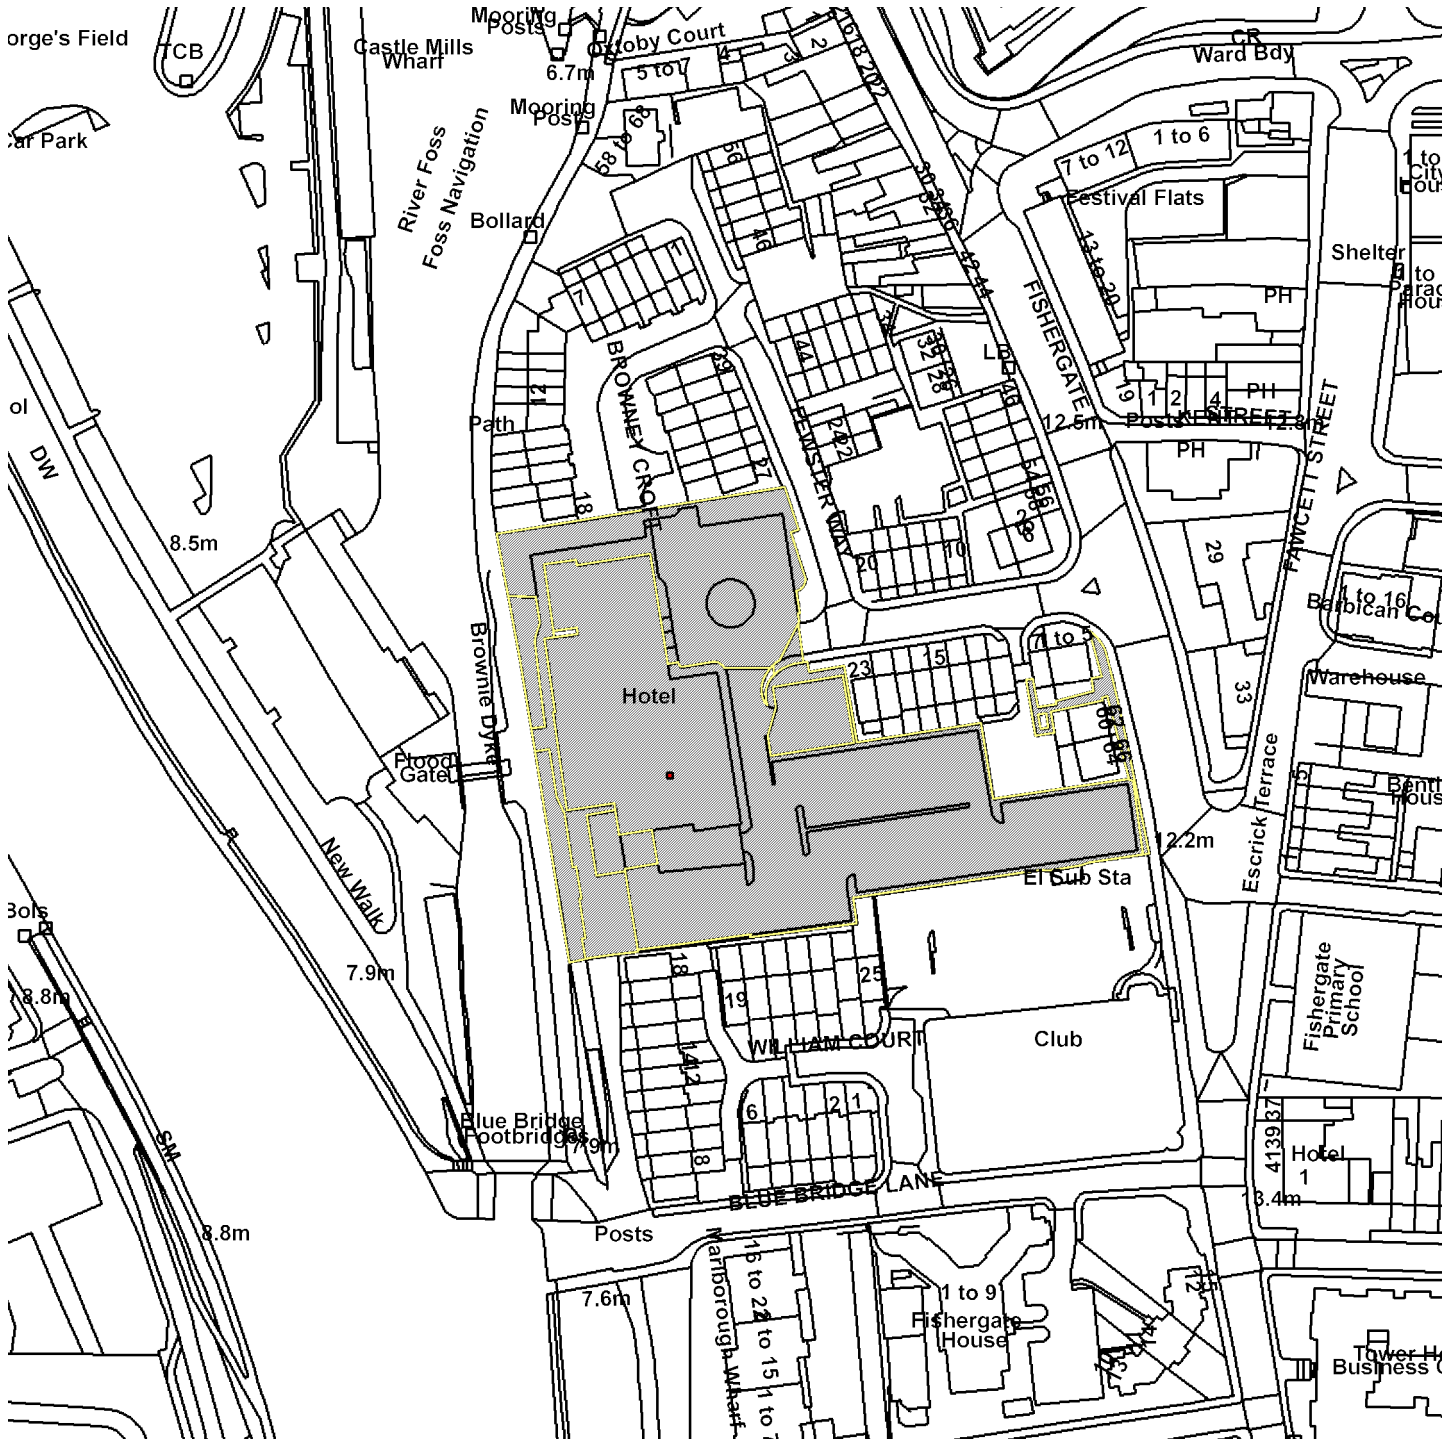

16/02518/FULM

Novotel, Fewster Way

GIS by ESRI (UK)

Scale : 1:1720

Reproduced from the Ordnance Survey map with the permission of the Controller of Her Majesty's Stationery Office © Crown Copyright 2000.

Unauthorised reproduction infringes Crown Copyright and may lead to prosecution or civil proceedings.

<b>Organisation</b>	Not Set
<b>Department</b>	Not Set
<b>Comments</b>	Site Plan
<b>Date</b>	23 January 2017
<b>SLA Number</b>	Not Set